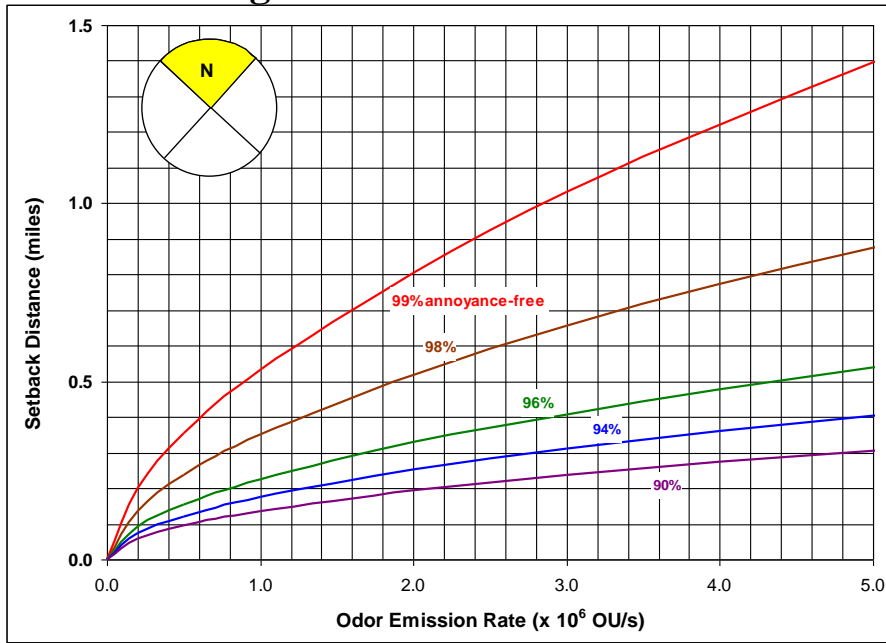

Southeast Region - small to medium facilities: