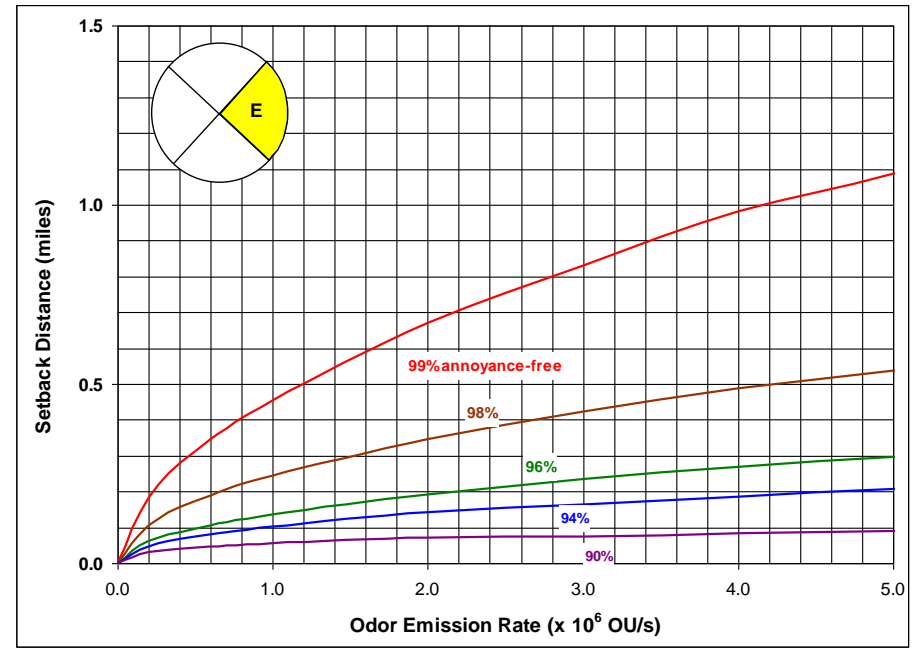

Southeast Region - small to medium facilities: