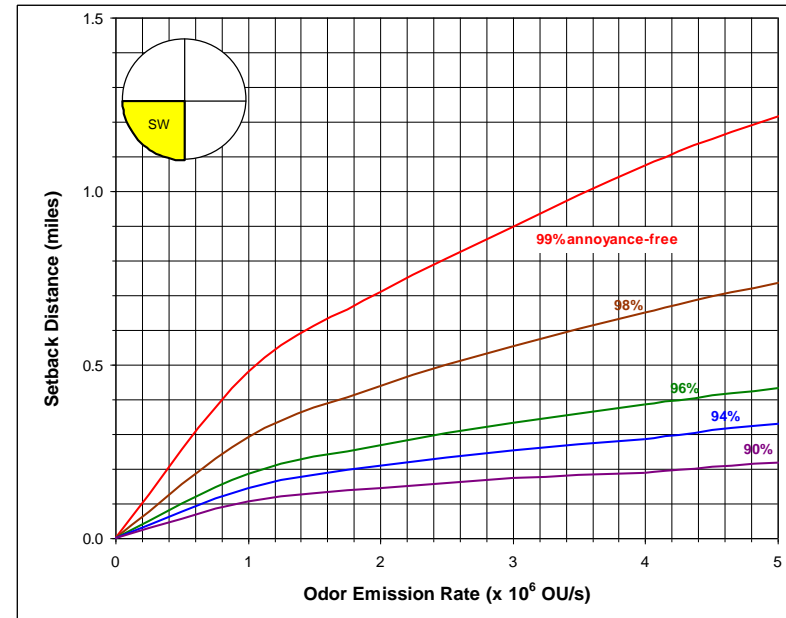

Panhandle Region - small to medium facilities: