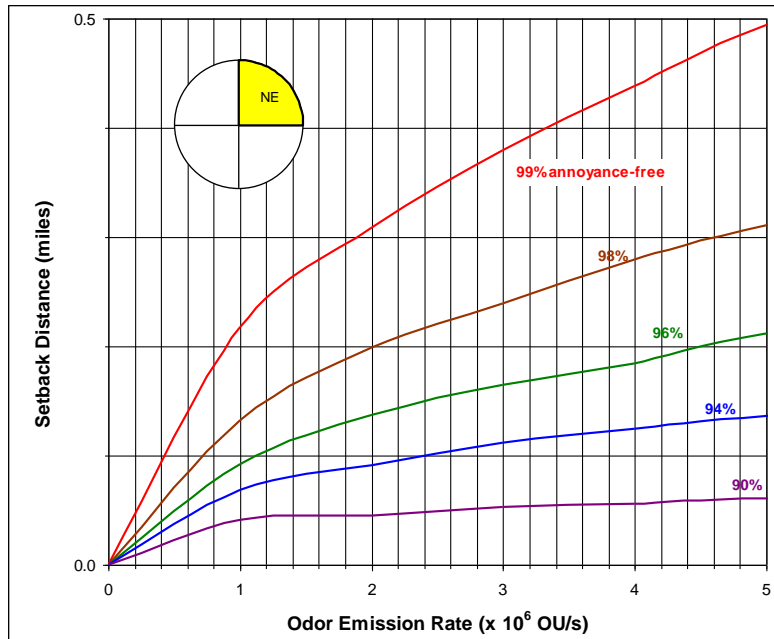

Panhandle Region - small to medium facilities: