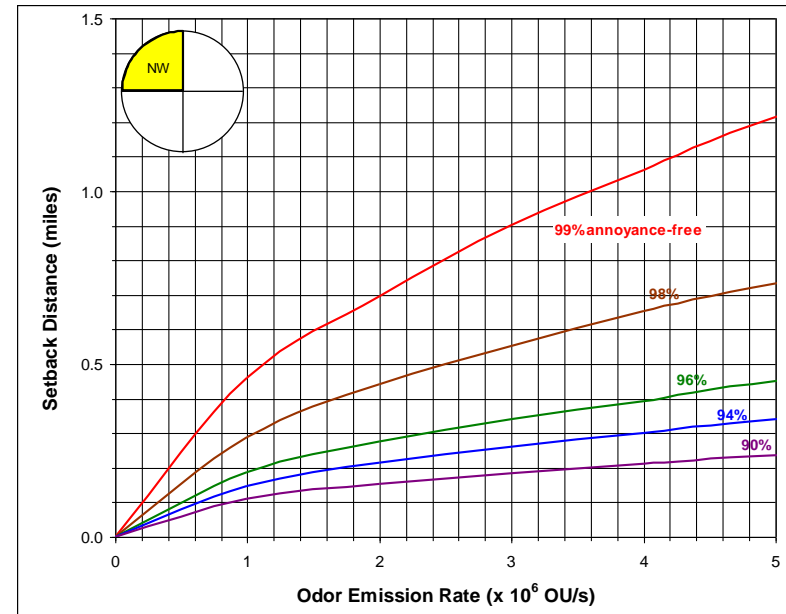

Panhandle Region - small to medium facilities: