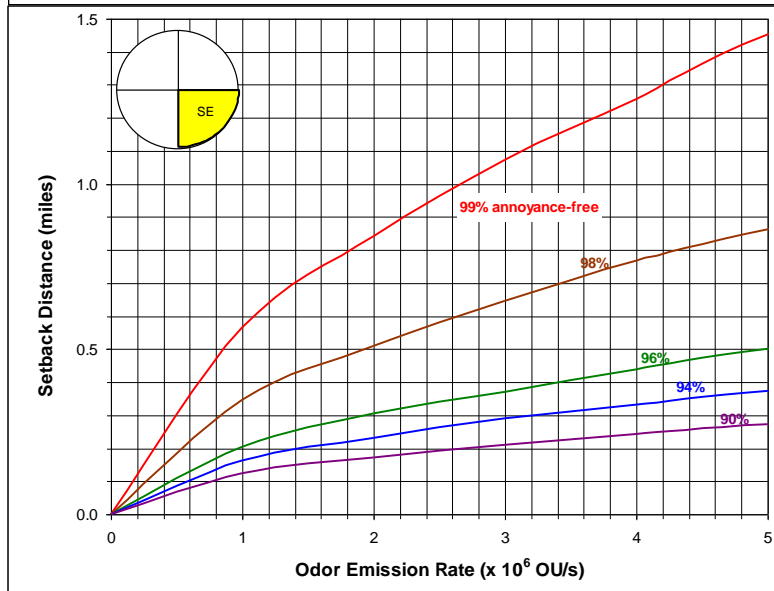

Panhandle Region - small to medium facilities: